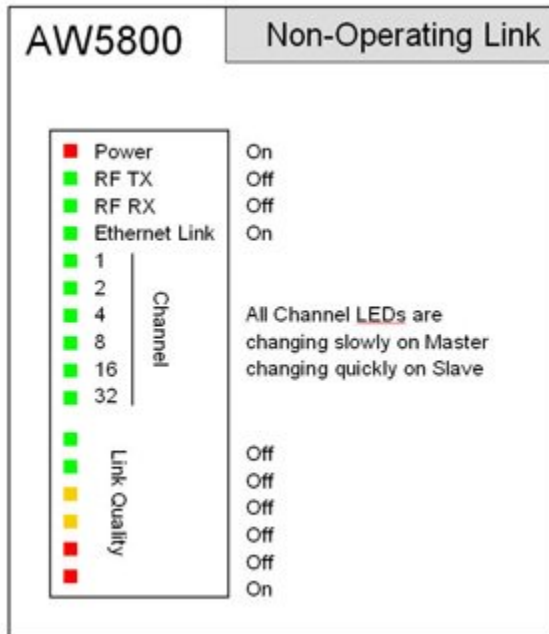

Non-operating condition due to Radio Path or Antenna issues:

Possible fixes –

- Reduce obstructions
- Reorient antennas
- Relocated antennas
- Elevate antennas
- Reduce interference
- Move radios closer
- Broken Antenna cable/connector

Non-operating condition due to Ethernet Cable issue:

Possible fixes –

- Check Ethernet Cables for problems
- Check Power over Ethernet injectors

Ethernet cabling problem
if either LED is off

WECU Surveillance.com