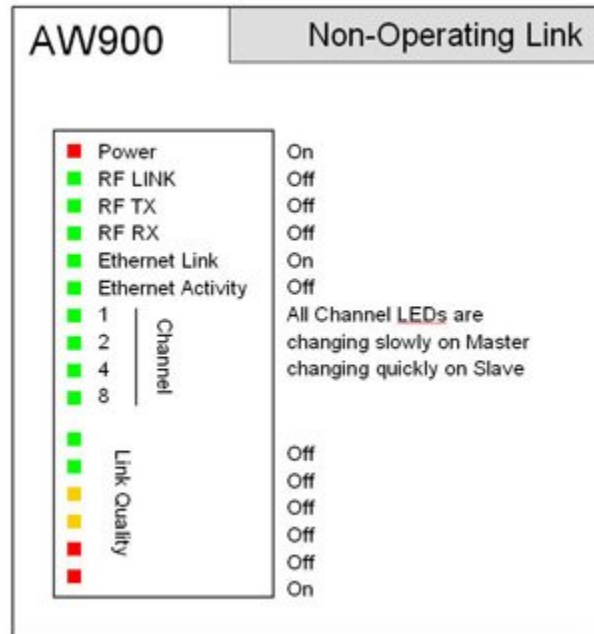

Non-operating condition due to Radio Path or Antenna issues:

Possible fixes –

- Reduce obstructions
- Reorient antennas
- Relocated antennas
- Elevate antennas
- Reduce interference
- Move radios closer
- Broken Antenna cable/connector

Non-operating condition due to Ethernet Cable issue:

Possible fixes –

- Check Ethernet Cables for problems
- Check Power over Ethernet injectors

Ethernet cabling problem
if either LED is off

WECU Surveillance.com