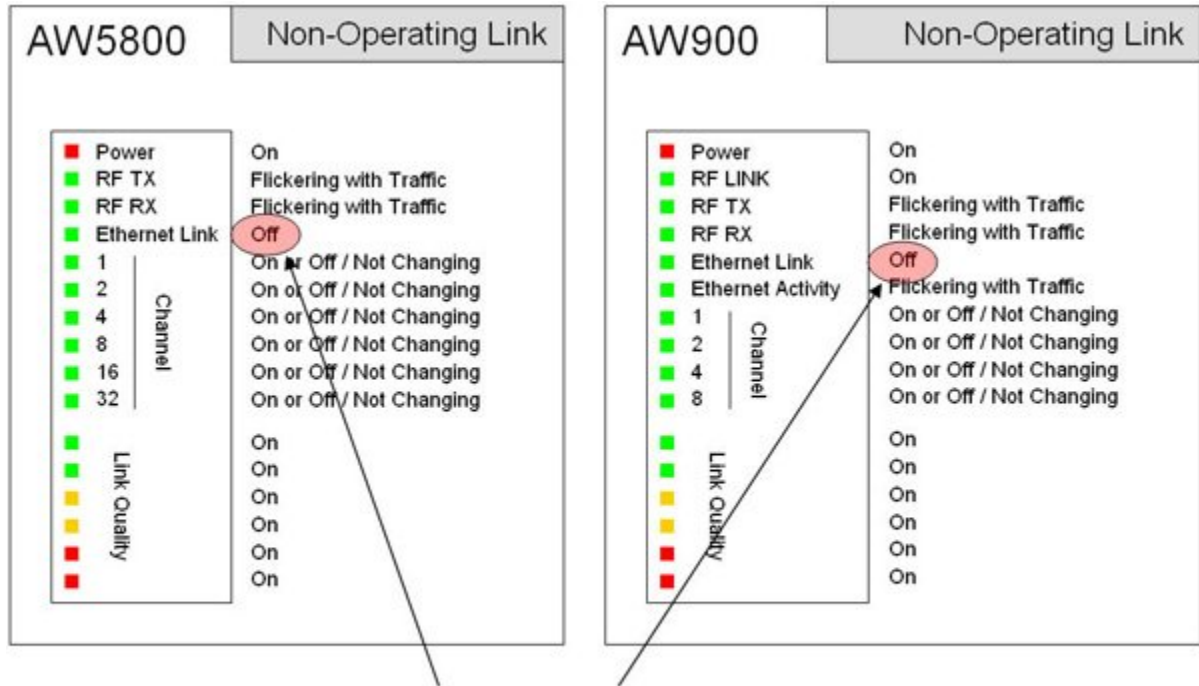

Non-operating condition due to Radio Path or Antenna issues:

Possible fixes –

- Reduce obstructions
- Reorient antennas
- Relocated antennas
- Elevate antennas
- Reduce interference
- Move radios closer
- Broken Antenna cable/connector

Non-operating condition due to Ethernet Cable issue:

Possible fixes –

- Check Ethernet Cables for problems
- Check Power over Ethernet injectors

Ethernet cabling problem
if either LED is off

WECU Surveillance.com